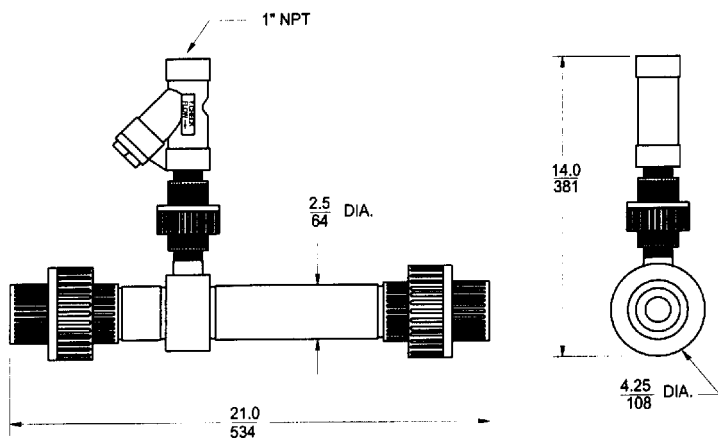

Chemical Injection Technologies

Engineering/Data Bulletin

SUPERIOR High Capacity Gas Chlorinator Assemblies Dimension Sheet

DIMENSIONS: INCHES
MILLIMETERS

EJECTOR UP TO 2000 PPD (40 KG/HR)
MODELS EJ-10, EJ-20

VACUUM REGULATOR UP TO 2000 PPD (40 KG/HR)
MODELS VR-10, VR-20

REMOTE METER PANEL UP TO 2000 PPD (40 KG/HR)
MODELS RM-10, RM-20