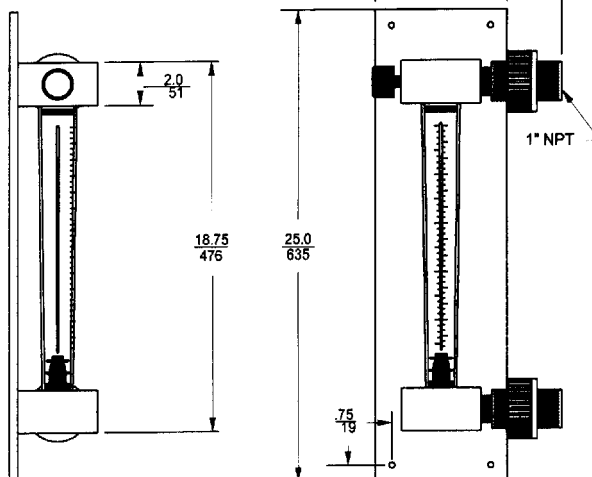

Chemical Injection Technologies

Engineering/Data Bulletin

SUPERIOR High Capacity Gas Chlorinator Assemblies Dimension Sheet

DIMENSIONS: INCHES
MILLIMETERS

EJECTOR UP TO 2000 PPD (40 KG/HR)
MODELS EJ-10, EJ-20

VACUUM REGULATOR UP TO 2000 PPD (40 KG/HR)
MODELS VR-10, VR-20

REMOTE METER PANEL UP TO 2000 PPD (40 KG/HR)
MODELS RM-10, RM-20