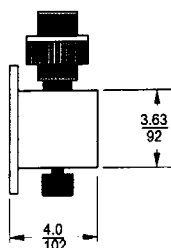

Chemical Injection Technologies

Engineering/Data Bulletin

SUPERIOR High Capacity Gas Chlorinator Assemblies Dimension Sheet

DIMENSIONS: INCHES
MILLIMETERS

EJECTOR UP TO 2000 PPD (40 KG/HR)
MODELS EJ-10, EJ-20

VACUUM REGULATOR UP TO 2000 PPD (40 KG/HR)
MODELS VR-10, VR-20

REMOTE METER PANEL UP TO 2000 PPD (40 KG/HR)
MODELS RM-10, RM-20