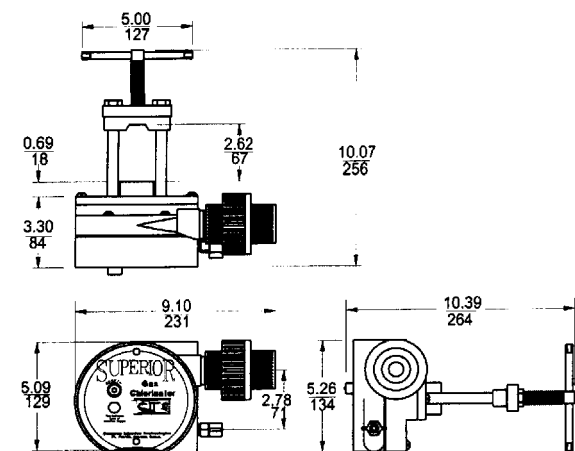

Chemical Injection Technologies

Engineering/Data Bulletin

SUPERIOR High Capacity Gas Chlorinator Assemblies Dimension Sheet

DIMENSIONS: INCHES
MILLIMETERS

EJECTOR UP TO 2000 PPD (40 KG/HR)
MODELS EJ-10, EJ-20

VACUUM REGULATOR UP TO 2000 PPD (40 KG/HR)
MODELS VR-10, VR-20

REMOTE METER PANEL UP TO 2000 PPD (40 KG/HR)
MODELS RM-10, RM-20